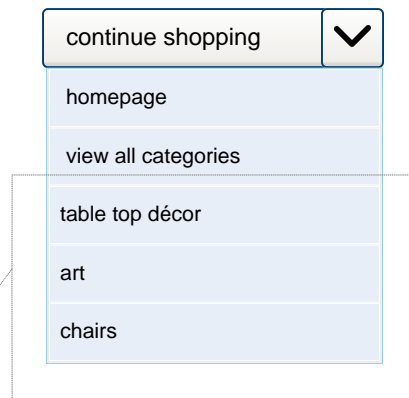

## Module 400.40 Continue Shopping Dropdown

**Use Cases:** Cart Page

**Roles:** Known user

Unknown user

**Module varies by:** User Interaction (items in cart)

### Module Conditions

10 – Initial State

20 – Interacted State

- button - OnClick

30 – Interacted State

- selection - OnHover

This selections are the secondary (or tertiary if it exists) categories of each item in cart. If 2 or more items in cart share the same category, only show category once. Do not show more than 20 categories choices. If user adds items that generate more than 20 categories, display categories for 20 most recently added items.