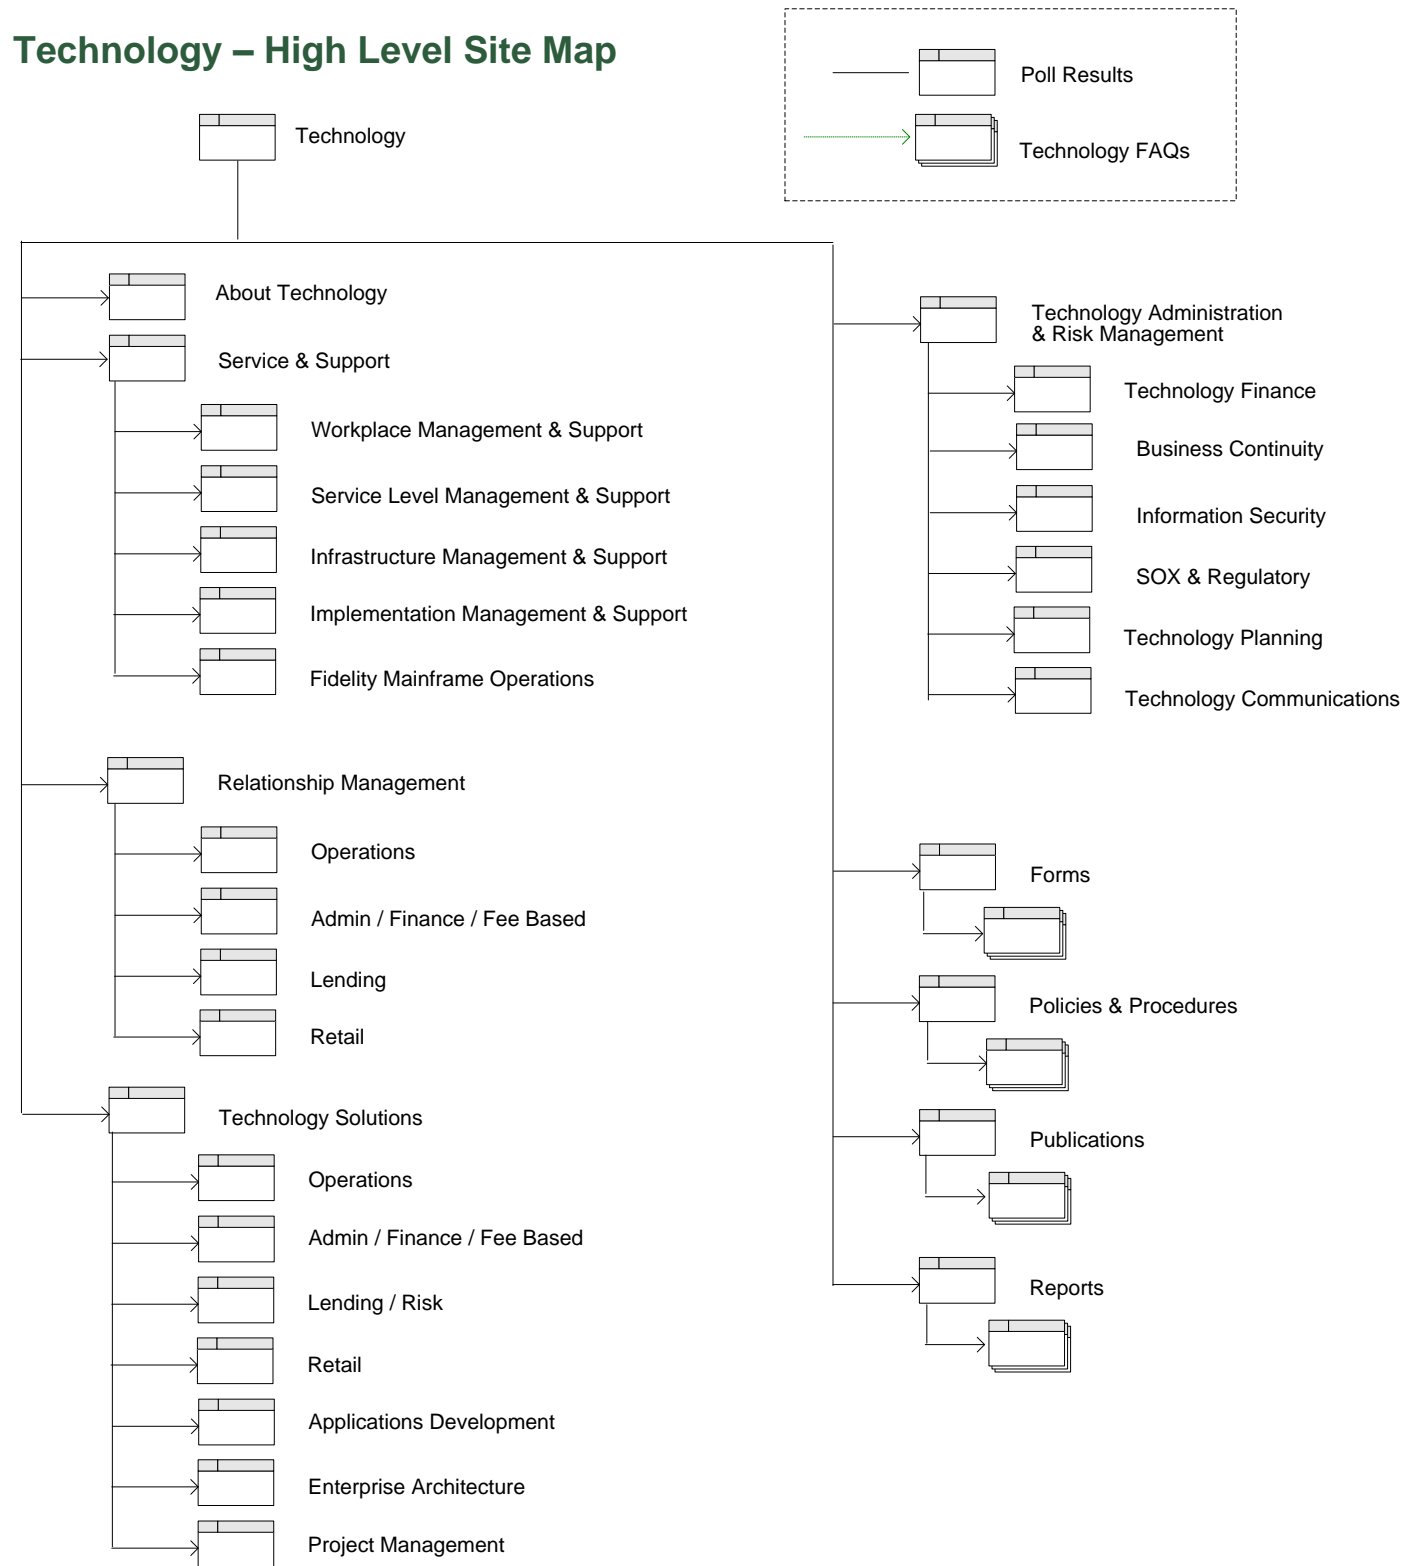

Technology – High Level Site Map

Site Map Key

-  Page
-  New browser window
-  Similar pages
-  Pop-up
-  Form submit
-  Hierarchical link
-  Out of scope
-  Page no longer exists
-  Entry points

Intranet